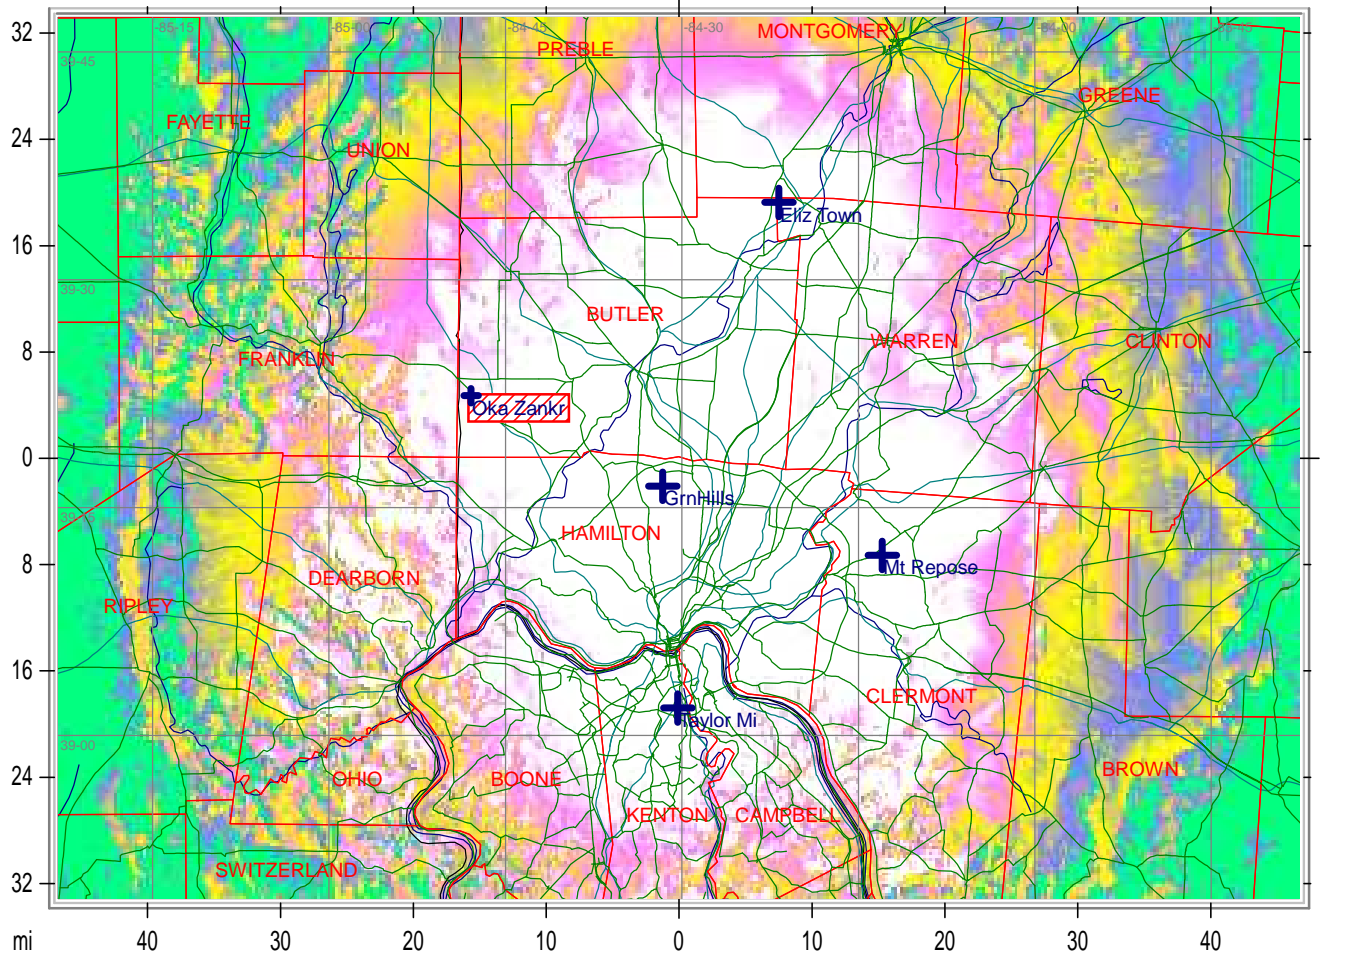

Outbound 4 Simulcast Transmitter Sites

146.880 MHz

- County Borders
- State Borders
- Highways
- Railroads
- Water Features
- Lat/Lon Grid